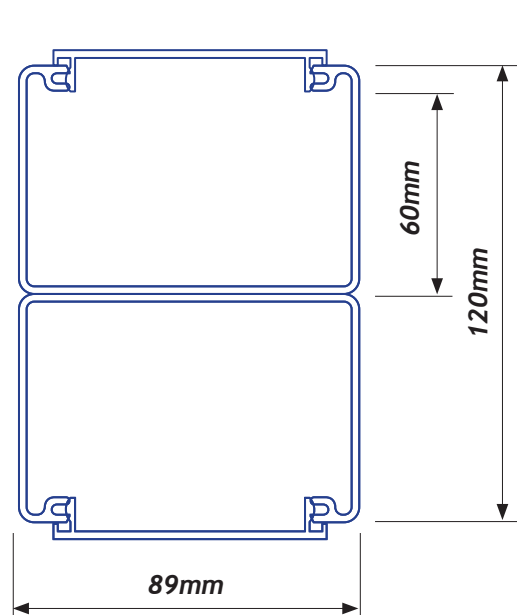

CAT 6 120/2 COLUMN PROFILE

† Bespoke column heights including taller than 6.2m (12m maximum) options available. Contact Interserv to discuss your particular needs.

PROFILE LENGTHS	PART No.
3.1 metre	CAT 6 120.2236
6.2 metre	CAT 6 120.2266
Includes covers + floor mount	

ACCESSORIES*

FLOOR MOUNT	PART No.
Floor Mounting Brackets PAIR	120.2456

COMPRESSION JACKS	PART No.
300mm	15.3000
600mm	15.6000

FIXING PLATES	PART No.
70mm Large Outlet PAIR	70.0040

FINISHING FLANGE	PART No.
PVC Ceiling Flange	120.2256