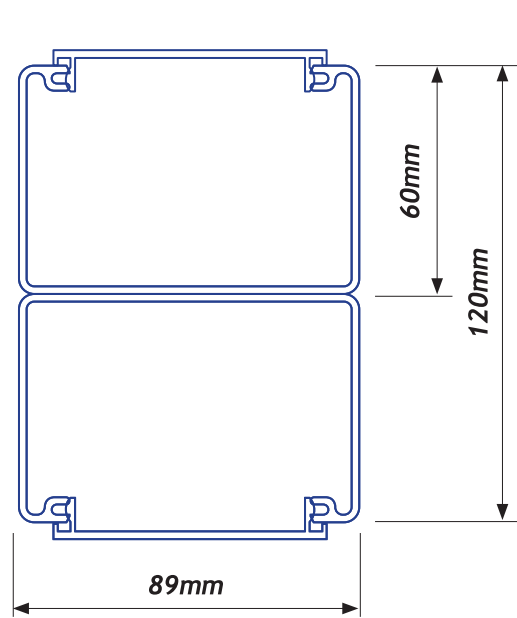

# CAT 6 120/2 COLUMN PROFILE

† Bespoke column heights including taller than 6.2m (12m maximum) options available. Contact Interserv to discuss your particular needs.

PROFILE LENGTHS	PART No.
3.1 metre	CAT 6 120.2236
6.2 metre	CAT 6 120.2266
Includes covers + floor mount	

## ACCESSORIES\*

FLOOR MOUNT	PART No.
Floor Mounting Bracket	10.0090

COMPRESSION JACKS	PART No.
300mm	15.3000
600mm	15.6000

FIXING PLATES	PART No.
70mm Large Outlet PAIR	70.0040

FINISHING FLANGE	PART No.
PVC Ceiling Flange	120.2256