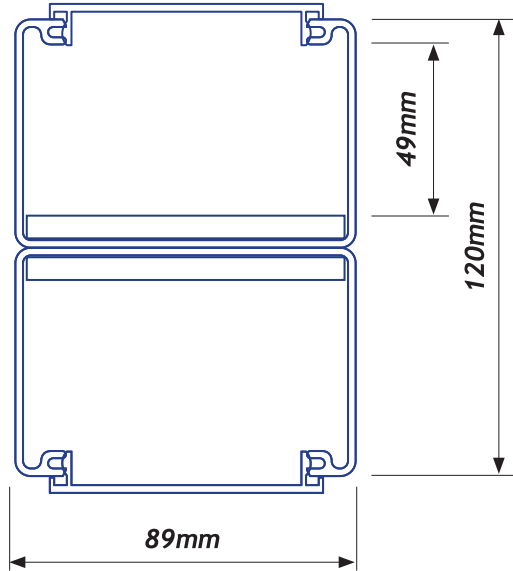

CAT 6 1202/2 EXTENDED COLUMN PROFILE

† Bespoke column height options available. 9 metres recommended maximum height. Contact Interserv to discuss your particular needs.

PROFILE LENGTHS †	PART No.
3.1 metre	CAT 6 120.2236
6.2 metre	CAT 6 120.2266
Includes covers + floor mount	

ACCESSORIES*

FLOOR MOUNT	PART No.
Floor Mounting Bracket	10.0090

COMPRESSION JACKS	PART No.
300mm	15.3000
600mm	15.6000

FIXING PLATES	PART No.
70mm Large Outlet PAIR	70.0040

FINISHING FLANGE	PART No.
PVC Ceiling Flange	120.2256

^o Lid fastenings used on secondary column section lids for safety. Fastenings can be colour matched. Security puzzle screws available.

*IMAGES ARE NOT TO SCALE / PROPORTION