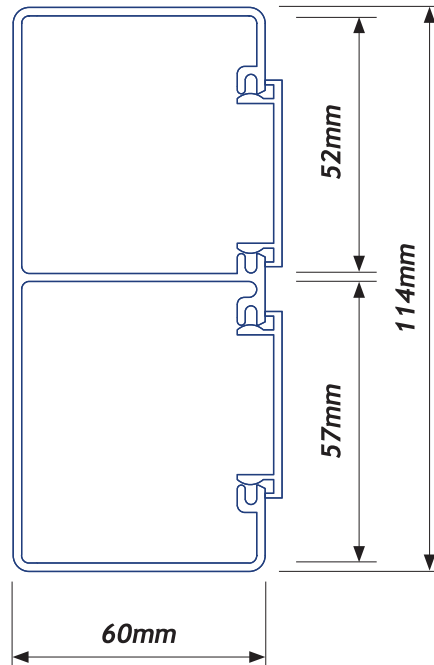

CAT 6 115/2

SINGLE COVER OPTION:
Talk to us about this clean look. Conditions do apply.

PROFILE LENGTHS	PART No.
3.0 metre	CAT 6 115.2136
6.0 metre	CAT 6 115.2166
Includes covers	

ACCESSORIES*

ENDCAPS	PART No.
90 Endcap	CAT 6 115.0626
45 Endcap Left	CAT 6 115.2606
45 Endcap Right	CAT 6 115.2616

JOINER	PART No.
Joiner PAIR	CAT 6 10.0106

CORNERS	PART No.
Internal Corner	CAT 6 115.2306
External Corner*	CAT 6 115.2316

*Covers Included

FIXING PLATES	PART No.
38mm Small Outlet PAIR	38.0040

FLAT BEND	PART No.
Flat Bend Internal	CAT 6 115.2406
Flat Bend External	CAT 6 115.2416

Covers Included

COLUMN SURROUNDS	PART No.
Surround 2 Corner	CAT 6 115.1926
Surround 3 Corner	CAT 6 115.1946
Surround 4 Corner	CAT 6 115.1946

TEE JUNCTION	PART No.
Tee Junction - data left	CAT 6 115.2506
Tee Junction - data right	CAT 6 115.2516