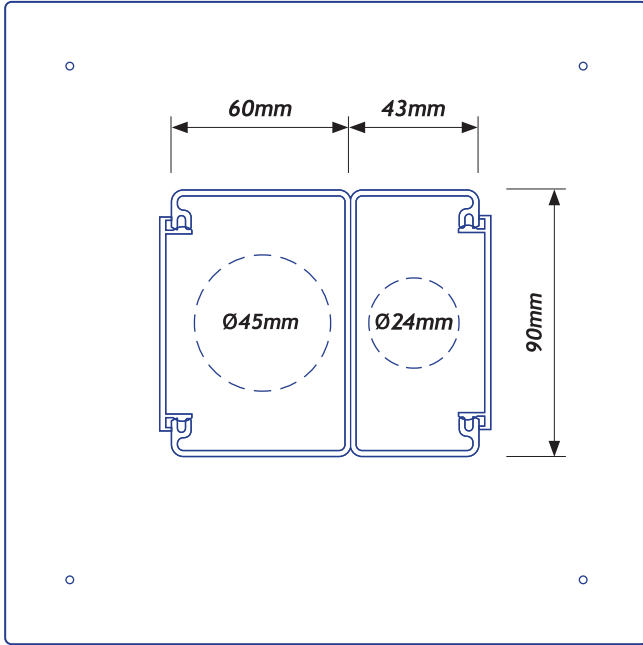

# CAT 6 105/2 DOUBLE CHANNEL PEDESTAL

Varying pedestal height options available, 120 / 240 / 360mm ... (120mm modules). Contact Interserv to discuss your needs.