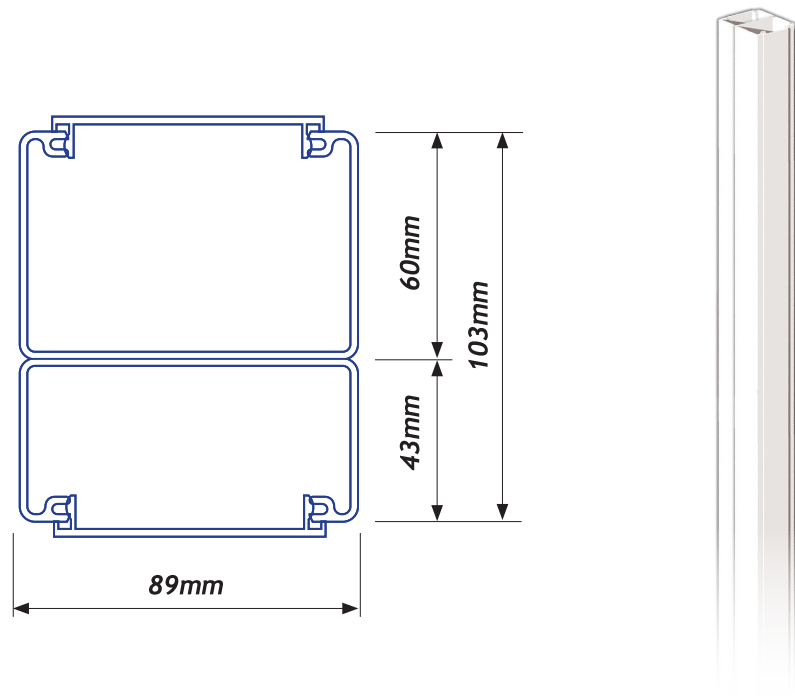

# CAT 6 105/2 COLUMN PROFILE

† Bespoke column height options available.  
Contact Interserv to discuss your particular needs.

| PROFILE LENGTHS               | PART No.       |
|-------------------------------|----------------|
| 3.1 metre                     | CAT 6 105.2236 |
| 6.2 metre                     | CAT 6 105.2266 |
| Includes covers + floor mount |                |

## ACCESSORIES\*

| FLOOR MOUNT            | PART No. |
|------------------------|----------|
| Floor Mounting Bracket | 10.0090  |

| COMPRESSION JACKS | PART No. |
|-------------------|----------|
| 300mm             | 15.3000  |
| 600mm             | 15.6000  |