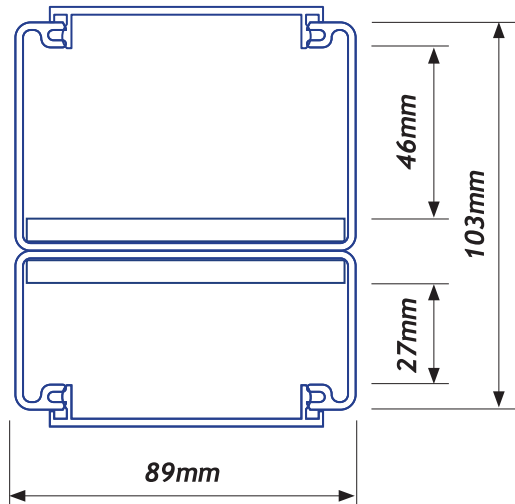

CAT 6 1052/2 EXTENDED COLUMN PROFILE

† Bespoke column height options available. 9 metres recommended maximum height. Contact Interserv to discuss your particular needs.

PROFILE LENGTHS †	PART No.
3.1 metre	CAT 6 105.2236
6.2 metre	CAT 6 105.2266

Includes covers + floor mount

ACCESSORIES*

FLOOR MOUNT	PART No.
Floor Mounting Bracket	10.0090

COMPRESSION JACKS	PART No.
300mm	15.3000
600mm	15.6000

FIXING PLATES	PART No.
70mm Large Outlet PAIR	70.0040

FINISHING FLANGE	PART No.
PVC Ceiling Flange	105.2256

^o Lid fastenings used on secondary column section lids for safety. Fastenings can be colour matched. Security puzzle screws available.

*IMAGES ARE NOT TO SCALE / PROPORTION