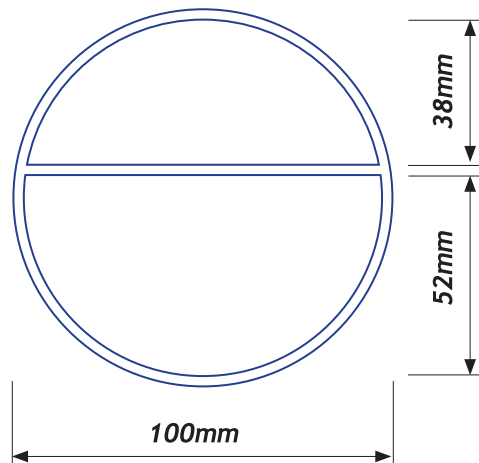

CAT 6 100/R2 COLUMN PROFILE

† Bespoke column heights including taller than 6.2m (12m maximum) options available. Contact Interserv to discuss your particular needs.

PROFILE LENGTHS	PART No.
3.1 metre	CAT 6 105.2236
6.2 metre	CAT 6 105.2266
Includes covers + floor mount	