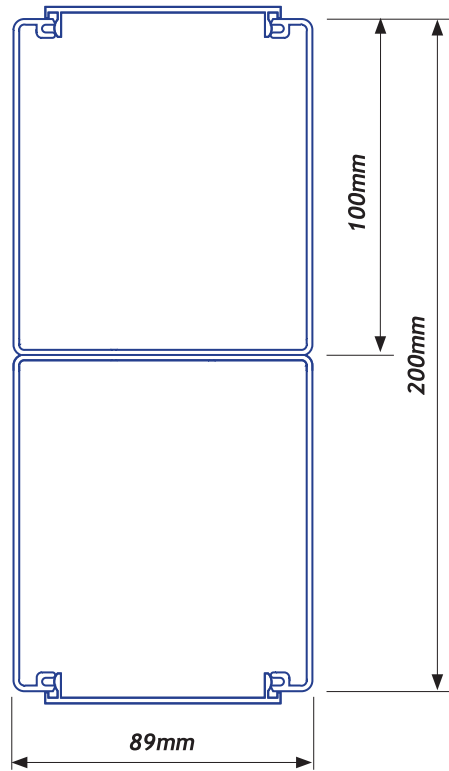

CAT 6A 2002/2 COLUMN PROFILE

† Bespoke column height options available. Refer to our Extended Columns section. Contact Interserv to discuss your particular needs.

PROFILE LENGTHS	PART No.
3.1 metre	CAT 6A 2002.2236
6.2 metre	CAT 6A 2002.2266
Includes covers + floor mount	

ACCESSORIES*

FLOOR MOUNT	PART No.
Floor Mounting Bracket	10.0090

COMPRESSION JACKS	PART No.
300mm	15.3000
600mm	15.6000

FIXING PLATES	PART No.
70mm Large Outlet PAIR	70.0040

FINISHING FLANGE	PART No.
PVC Ceiling Flange	2002.2256

*IMAGES ARE NOT TO SCALE / PROPORTION