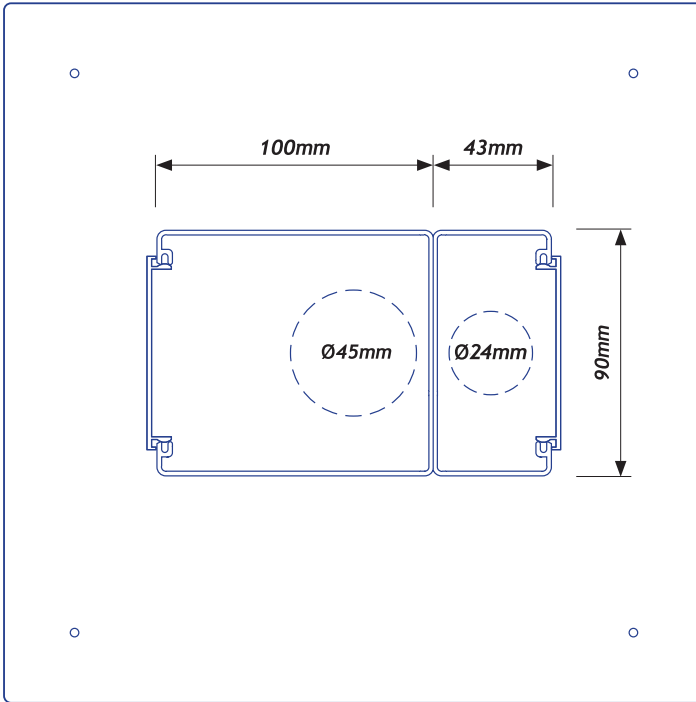

CAT 6A 145/2 DOUBLE CHANNEL PEDESTAL

Varying pedestal height options available, 120 / 240 / 360mm ... (120mm modules). Contact Interserv to discuss your needs.

ACCESSORY

FIXING PLATES	PART No.
70mm Large Outlet PAIR	70.0040