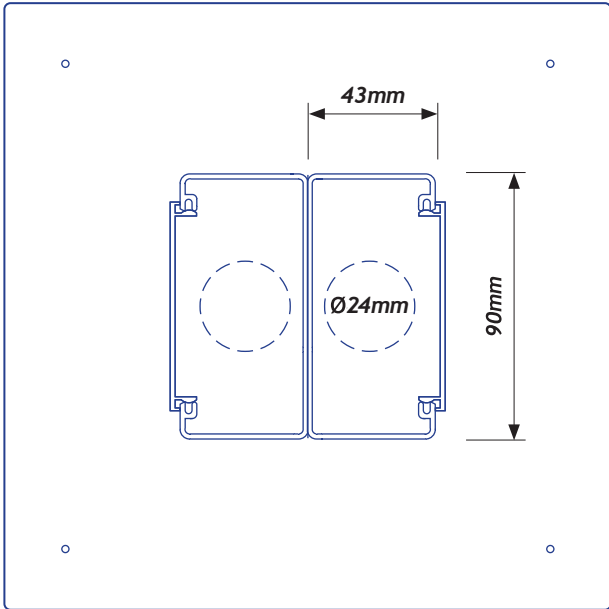

CAT 5 90/2 DOUBLE CHANNEL PEDESTAL

Varying pedestal height options available, 120 / 240 / 360mm ... (120mm modules). Contact Interserv to discuss your needs.

ACCESSORY

FIXING PLATES	PART No.
70mm Large Outlet PAIR	70.0040