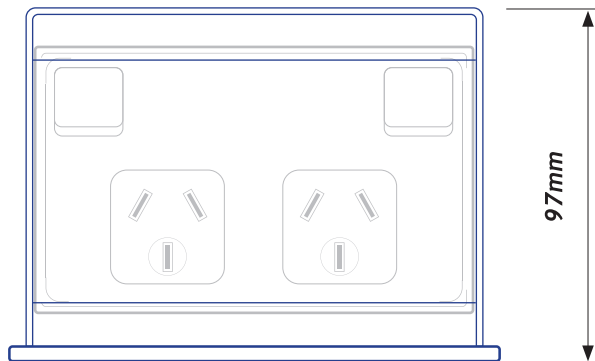

# CAT 5 90/2 DESKTOP DOUBLE SOCKET

PEDESTAL	PART No.
Double Socket	6.0110