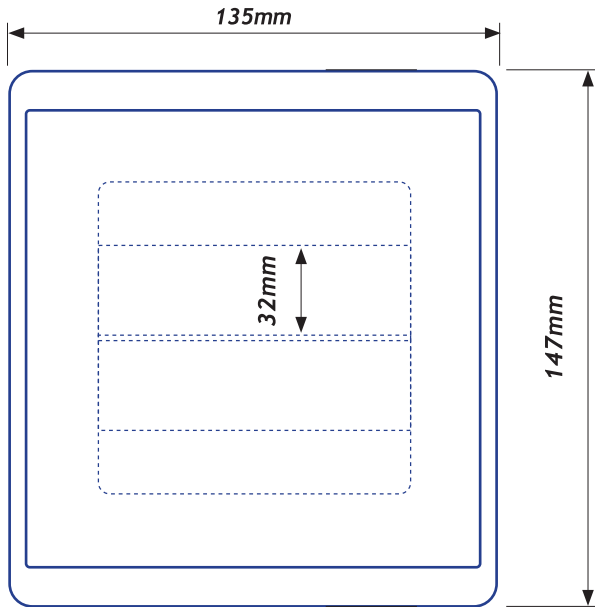

# CAT 5 90/2 DESKTOP DOUBLE SOCKET

PEDESTAL	PART No.
Double Socket	6.0110

## ACCESSORY

FIXING PLATES	PART No.
70mm Large Outlet PAIR	70.0040

0800 828 914  
15 Patiki Road, Avondale, Auckland, NZ

[www.interserv.co.nz](http://www.interserv.co.nz)