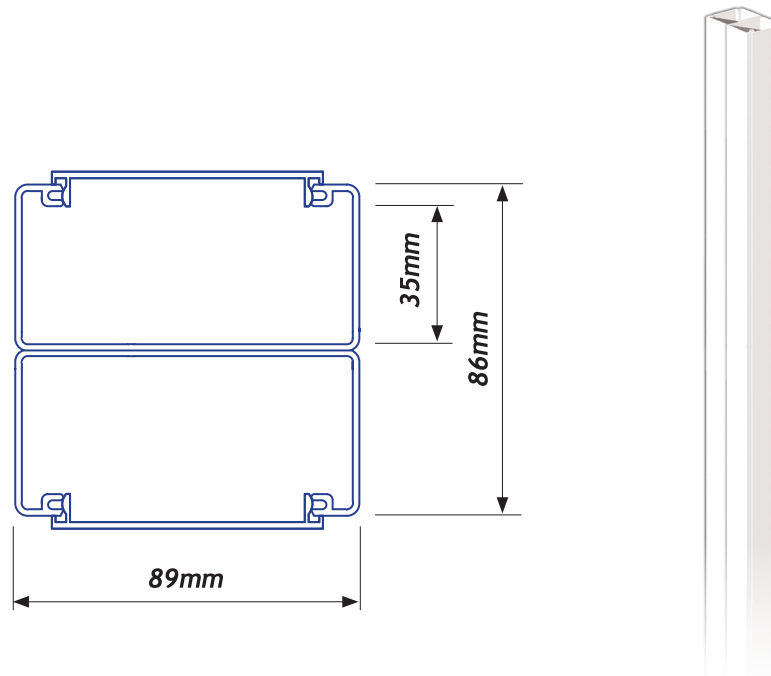

CAT 5 90/2 COLUMN PROFILE

† Bespoke column height options available.
Contact Interserv to discuss your particular needs.

PROFILE LENGTHS	PART No.
3.1 metre	CAT 5 90.2230
6.2 metre	CAT 5 90.2260
Includes covers + floor mount	

ACCESSORIES*

FLOOR MOUNT

Floor Mounting Brackets PAIR 90.2450

COMPRESSION JACKS

300mm 15.3000
600mm 15.6000

FIXING PLATES

70mm Large Outlet PAIR 70.0040

FINISHING FLANGE