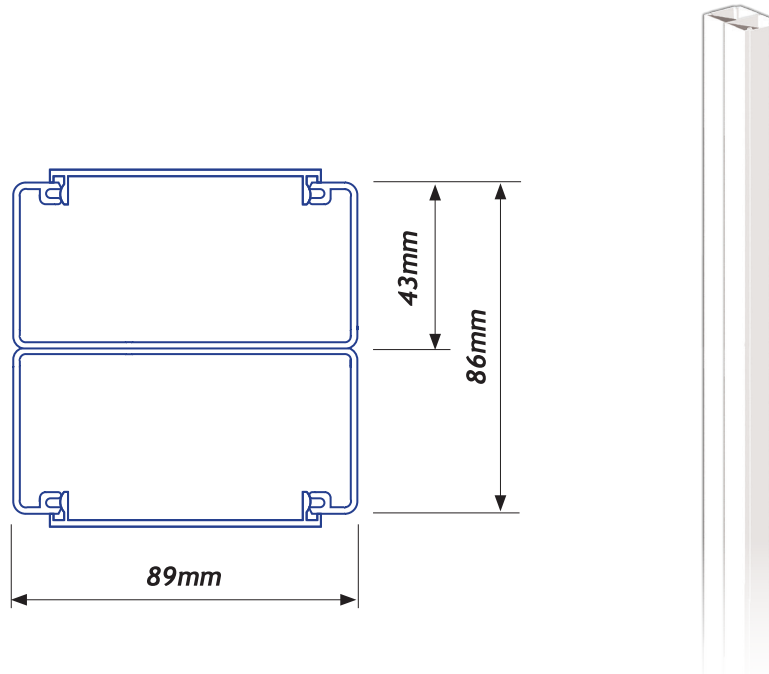

CAT 5 90/2 COLUMN PROFILE

† Bespoke column height options available.
Contact Interserv to discuss your particular needs.

PROFILE LENGTHS	PART No.
3.1 metre	CAT 5 90.2230
6.2 metre	CAT 5 90.2260
Includes covers + floor mount	

ACCESSORIES*

FLOOR MOUNT	PART No.
Floor Mounting Bracket	10.0090

COMPRESSION JACKS	PART No.
300mm	15.3000
600mm	15.6000

FIXING PLATES	PART No.
70mm Large Outlet PAIR	70.0040

FINISHING FLANGE	PART No.
PVC Ceiling Flange	90.2250

*IMAGES ARE NOT TO SCALE / PROPORTION