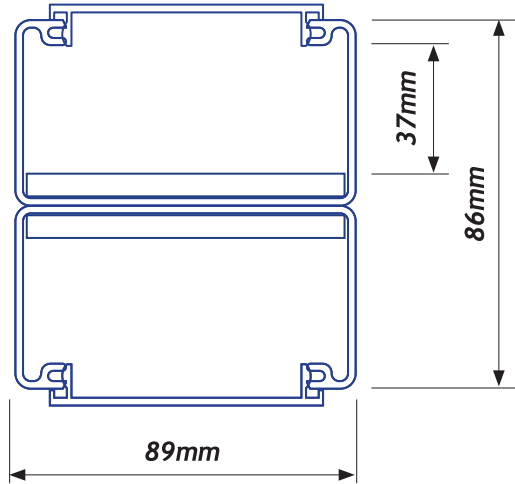

CAT 5 90/2E EXTENDED COLUMN PROFILE

† Bespoke column height options available. 9 metres recommended maximum height. Contact Interserv to discuss your particular needs.

PROFILE LENGTHS †	PART No.
3.1 metre	CAT 5 90.2230
6.2 metre	CAT 5 90.2260

Includes covers + floor mount

ACCESSORIES*

FLOOR MOUNT	PART No.
Floor Mounting Bracket	10.0090

COMPRESSION JACKS	PART No.
300mm	15.3000
600mm	15.6000

FIXING PLATES	PART No.
70mm Large Outlet PAIR	70.0040

FINISHING FLANGE	PART No.
PVC Ceiling Flange	90.2256

^o Lid fastenings used on secondary column section lids for safety. Fastenings can be colour matched. Security puzzle screws available.

*IMAGES ARE NOT TO SCALE / PROPORTION