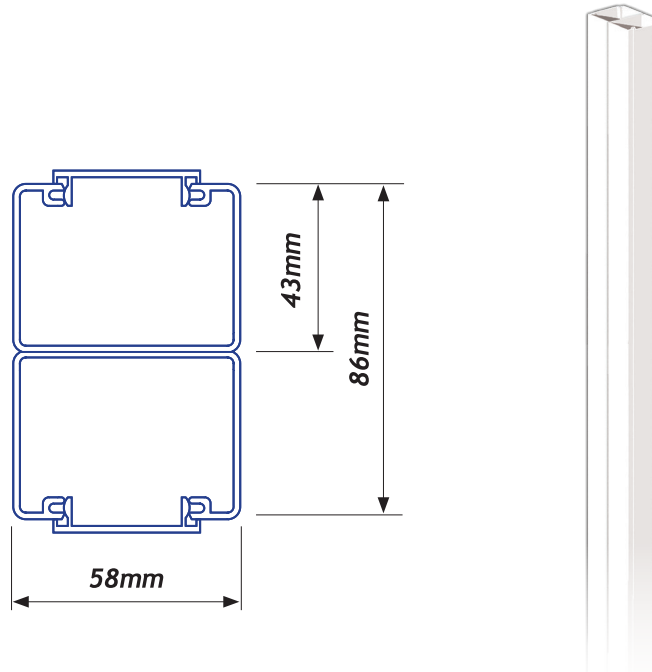

CAT 5 60/2 COLUMN PROFILE

† Bespoke column height options available.
Contact Interserv to discuss your particular needs.

PROFILE LENGTHS	PART No.
3.1 metre	CAT 5 60.2230
6.2 metre	CAT 5 60.2260
Includes covers + floor mount	

ACCESSORIES*

FLOOR MOUNT

Floor Mounting Bracket | PART No. 10.0060

COMPRESSION JACKS

300mm | PART No. 15.3000
600mm | PART No. 15.6000

FIXING PLATES

70mm Small Outlet PAIR | PART No. 38.0040

FINISHING FLANGE