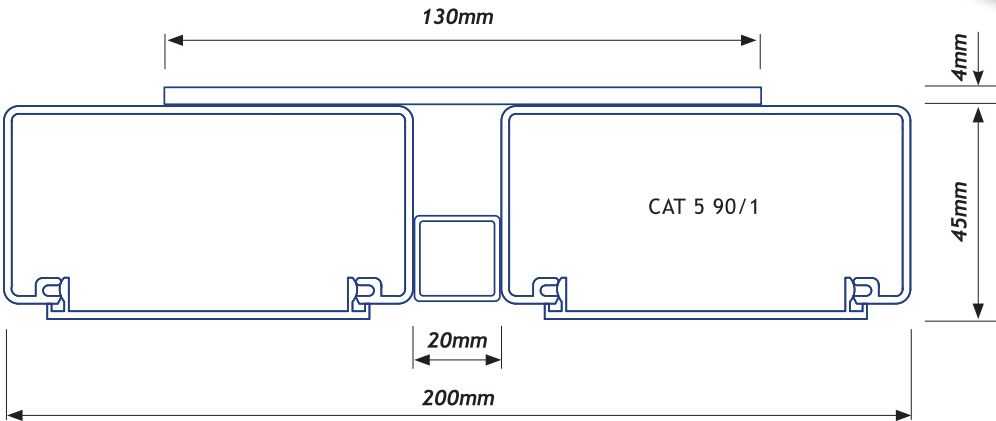

CAT 5 200/2 - CEILING

PROFILE LENGTHS	PART No.
3.1 metre	CAT 5 200.2130
6.2 metre	CAT 5 200.2160
Includes covers	

ACCESSORIES*

ENDCAPS	PART No.
90 Endcap	CAT 5 90.0620
45 Endcap-Left / Right	CAT 5 90.1600

TEE JUNCTION	PART No.
Tee Junction	CAT 5 90.1500

CORNERS	PART No.
Internal Corner	CAT 5 90.1300
External Corner*	CAT 5 90.1310
*Cover Included	

FIXING PLATES	PART No.
70mm Large Outlet PAIR	70.0040

FLAT BEND	PART No.
Flat Bend	CAT 5 90.1400
Cover Included	

COLUMN SURROUNDS	PART No.
Surround 2 Corner	CAT 5 90.1920
Surround 3 Corner	CAT 5 90.1930
Surround 4 Corner	CAT 5 90.1940

JOINER	PART No.
Joiner PAIR	CAT 5 10.0100

*IMAGES ARE NOT TO SCALE / PROPORTION

0800 828 914