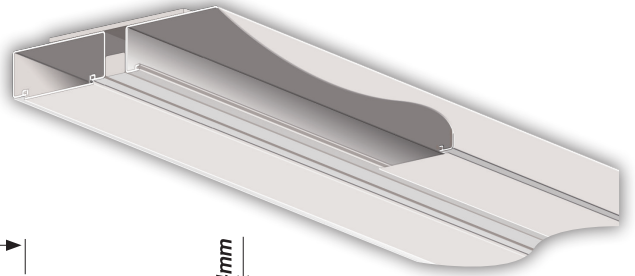

CAT 5 200/2 - CEILING

PROFILE LENGTHS	PART No.
3.1 metre	CAT 5 200.2130
6.2 metre	CAT 5 200.2160
Includes covers	

ACCESSORIES*

ENDCAPS	PART No.
90 Endcap	CAT 5 90.0620
45 Endcap-Left / Right	CAT 5 90.1600

TEE JUNCTION	PART No.
Tee Junction	CAT 5 90.1500

CORNERS	PART No.
Internal Corner	CAT 5 90.1300
External Corner*	CAT 5 90.1310
*Cover Included	

FIXING PLATES	PART No.
70mm Large Outlet PAIR	70.0040

FLAT BEND	PART No.
Flat Bend	CAT 5 90.1400
Cover Included	