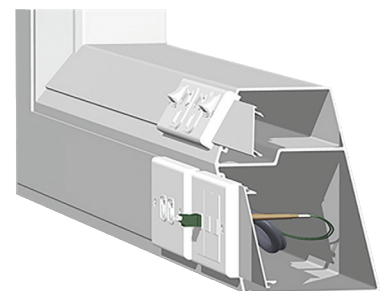

CAT 7 DOUBLE CHANNEL SECURE LIDS

Refer to individual datasheets for further profile and accessories information.

FASTENINGS

Security puzzle screws available.
 Fastenings can be colour matched.

FIXING PLATES

PART No.

38mm Small Outlet PAIR 38.0040
 70mm Large Outlet PAIR 70.0040

† Available in 3m and 6m lengths.
 Bespoke length options are available.
 3 fastenings per length, 150mm from the ends and in the centre.
 Contact Interserv to discuss your particular needs.