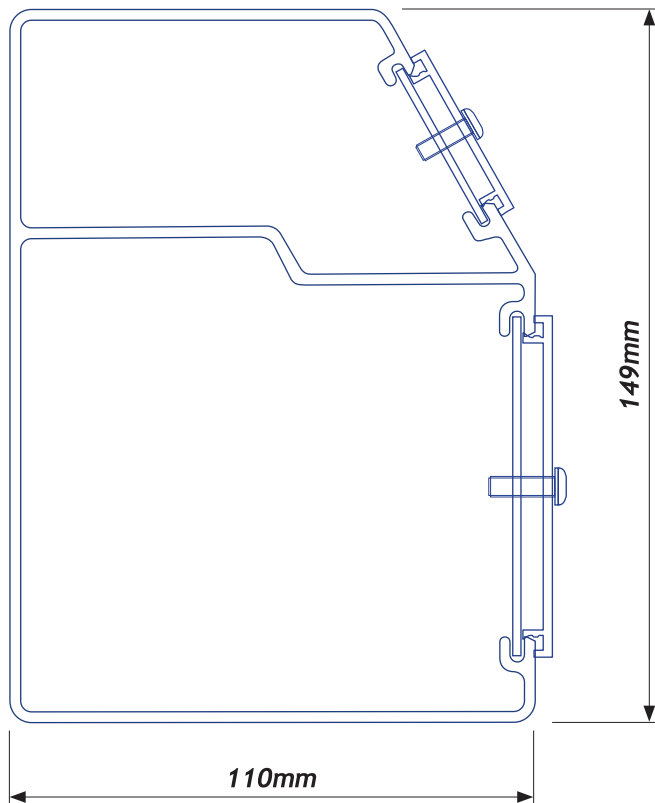

CAT 7 DOUBLE CHANNEL SECURE LIDS

Refer to individual datasheets for further profile and accessories information.

FASTENINGS

Security puzzle screws available.
 Fastenings can be colour matched.

FIXING PLATES

PART No.

38mm Small Outlet PAIR 38.0040
 70mm Large Outlet PAIR 70.0040

† Available in 3m and 6m lengths.
 Bespoke length options are available.
 3 fastenings per length, 150mm from the ends and in the centre.
 Contact Interserv to discuss your particular needs.