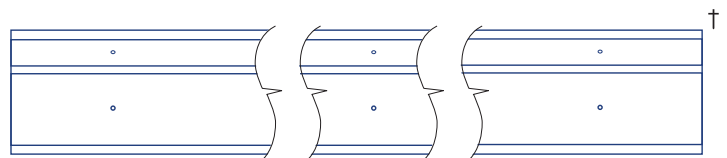

CAT 7 DOUBLE CHANNEL SECURE LIDS

Refer to individual datasheets for further profile and accessories information.

FASTENINGS

Security puzzle screws available.
 Fastenings can be colour matched.

FIXING PLATES

PART No.

38mm Small Outlet PAIR 38.0040
 70mm Large Outlet PAIR 70.0040

† Available in 3m and 6m lengths.
 Bespoke length options are available.
 3 fastenings per length, 150mm from the ends and in the centre.
 Contact Interserv to discuss your particular needs.