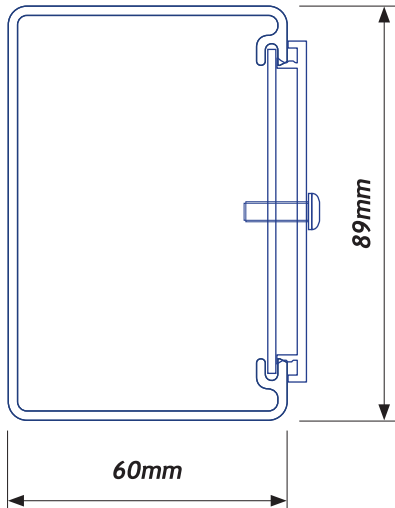

CAT 6 SINGLE CHANNEL SECURE LIDS

CAT 6 90/1

CAT 6 115/1

Refer to individual datasheets for further profile and accessories information.

FASTENINGS

Security puzzle screws available.
Fastenings can be colour matched.

FIXING PLATES

PART No.

70mm Large Outlet PAIR	70.0040
84mm Jumbo Outlet PAIR	84.0040

NB: All custom made fabrications are firm sale once ordered and non-returnable

† Available in 3.1m and 6.2m lengths.
Bespoke length options are available.
3 fastenings per length, 150mm from the ends and in the centre.
Contact Interserv to discuss your particular needs.

*IMAGES ARE NOT TO SCALE / PROPORTION

0800 828 914

15 Patiki Road, Avondale, Auckland, NZ

www.interserv.co.nz