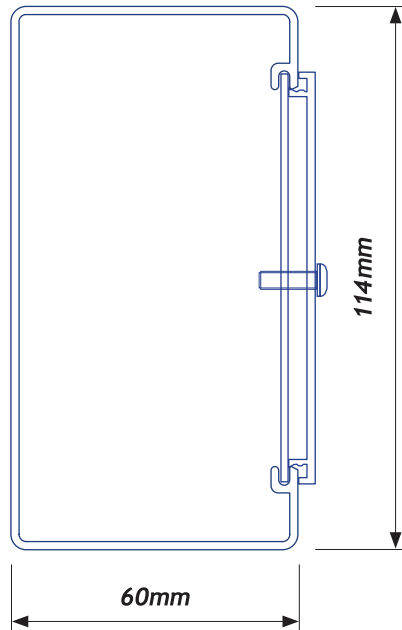

CAT 6 115/1

Refer to individual datasheets for further profile and accessories information.