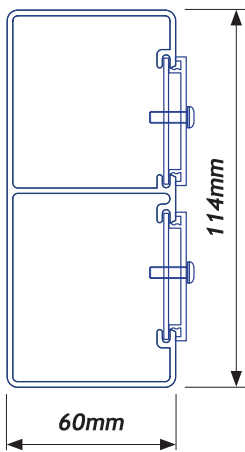

CAT 6 DOUBLE CHANNEL SECURE LIDS

CAT 6 115/2

CAT 6 150/2

CAT 6 156/2
Recessed

CAT 6 180/2

Refer to individual datasheets for further profile and accessories information.

FASTENINGS

Security puzzle screws available.
Fastenings can be colour matched.

FIXING PLATES

	PART No.
38mm Small Outlet PAIR	38.0040
70mm Large Outlet PAIR	70.0040

† Available in 3m and 6m lengths.
Bespoke length options are available.
3 fastenings per length, 150mm from the ends and in the centre.
Contact Interserv to discuss your particular needs.