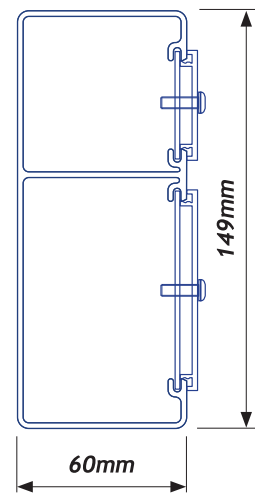

CAT 6 DOUBLE CHANNEL SECURE LIDS

CAT 6 115/2

CAT 6 150/2

CAT 6 156/2
Recessed

CAT 6 180/2

Refer to individual datasheets for further profile and accessories information.

FASTENINGS

Security puzzle screws available.
Fastenings can be colour matched.

FIXING PLATES

	PART No.
38mm Small Outlet PAIR	38.0040
70mm Large Outlet PAIR	70.0040

† Available in 3m and 6m lengths.
Bespoke length options are available.
3 fastenings per length, 150mm from the ends and in the centre.
Contact Interserv to discuss your particular needs.