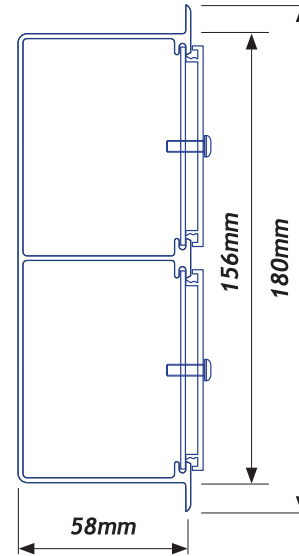

CAT 6 DOUBLE CHANNEL SECURE LIDS

CAT 6 115/2

CAT 6 150/2

CAT 6 156/2
Recessed

CAT 6 180/2

Refer to individual datasheets for further profile and accessories information.

FASTENINGS

Security puzzle screws available.
Fastenings can be colour matched.

FIXING PLATES

	PART No.
38mm Small Outlet PAIR	38.0040
70mm Large Outlet PAIR	70.0040

† Available in 3m and 6m lengths.
Bespoke length options are available.
3 fastenings per length, 150mm from the ends and in the centre.
Contact Interserv to discuss your particular needs.