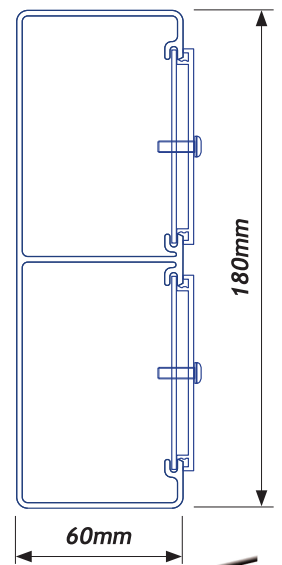

CAT 6 DOUBLE CHANNEL SECURE LIDS

CAT 6 115/2

CAT 6 150/2

CAT 6 156/2
Recessed

CAT 6 180/2

Refer to individual datasheets for further profile and accessories information.

FASTENINGS

Security puzzle screws available.
Fastenings can be colour matched.

FIXING PLATES

	PART No.
38mm Small Outlet PAIR	38.0040
70mm Large Outlet PAIR	70.0040

† Available in 3m and 6m lengths.
Bespoke length options are available.
3 fastenings per length, 150mm from the ends and in the centre.
Contact Interserv to discuss your particular needs.